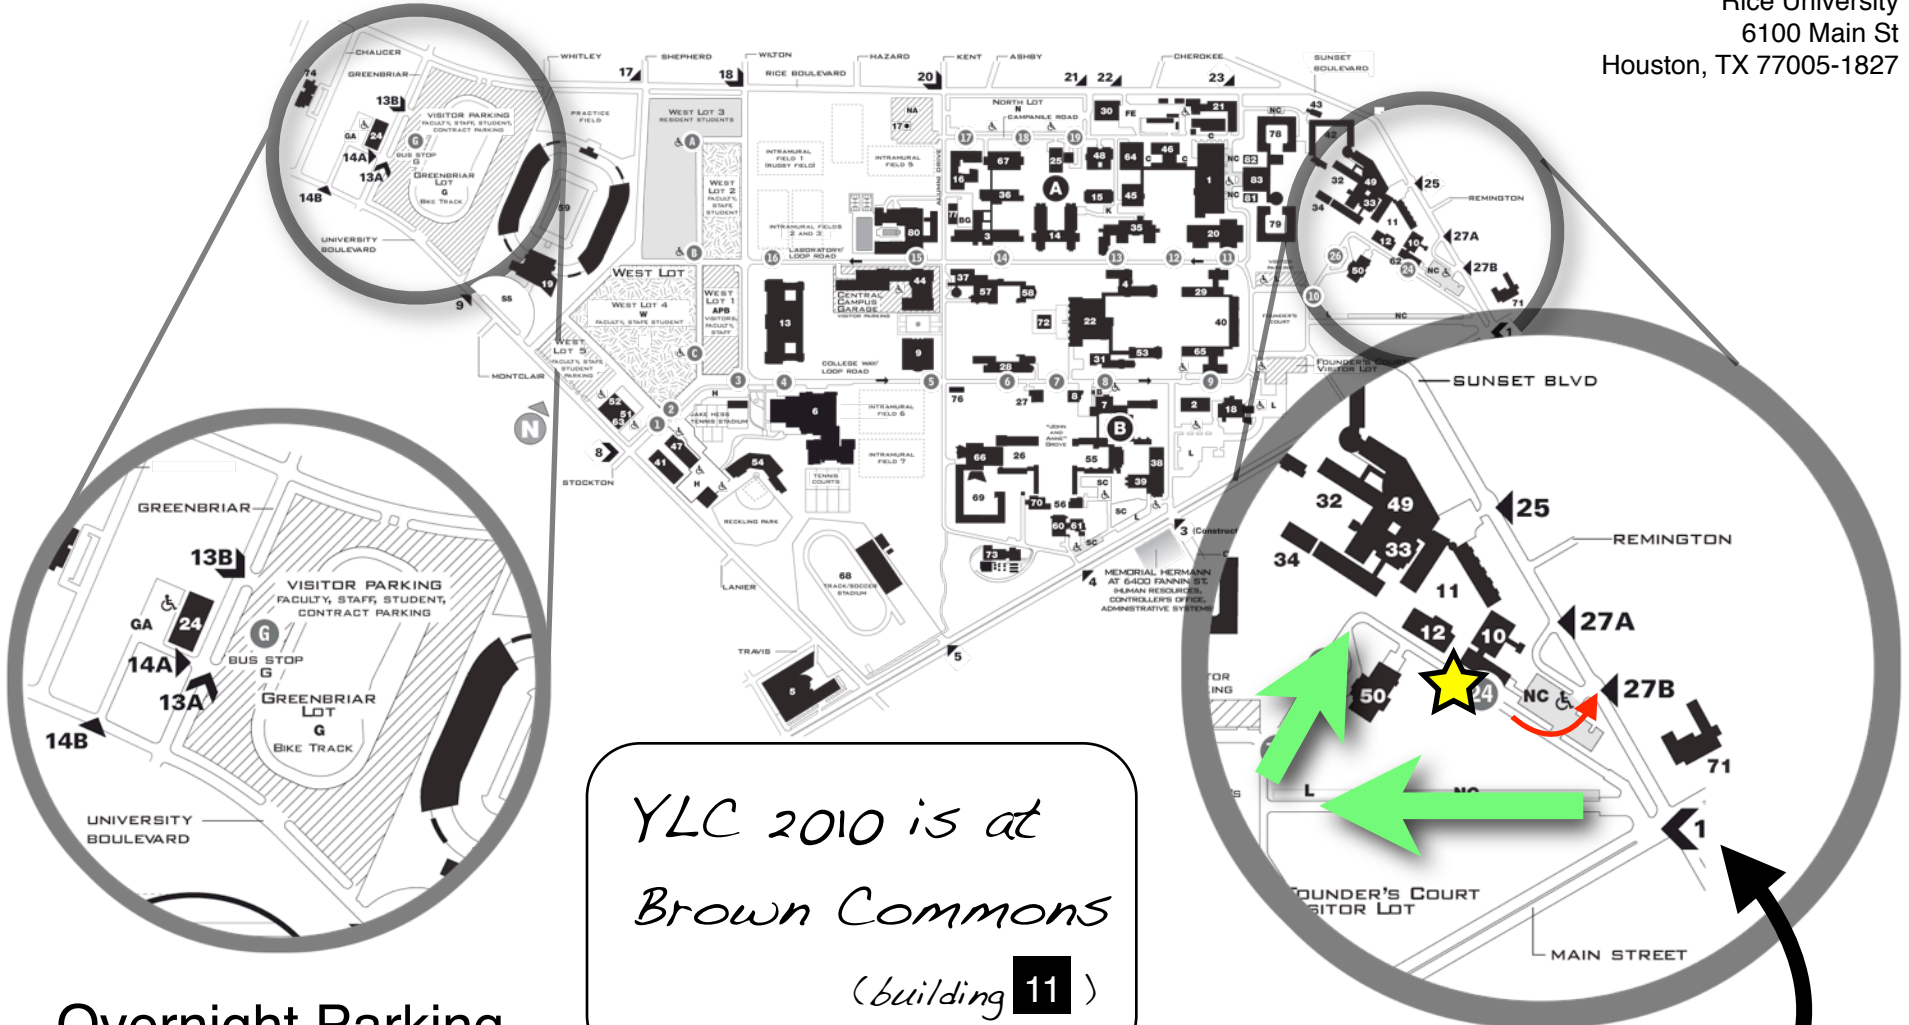

RICE UNIVERSITY CAMPUS MAP

Rice University
6100 Main St
Houston, TX 77005-1827

Overnight Parking

Permit required
<http://ylc.net/faq>

YLC 2010 is at
Brown Commons
(building 11)

★ Dropoff Point

Entrance 1 Enter
Entrance 27B Exit